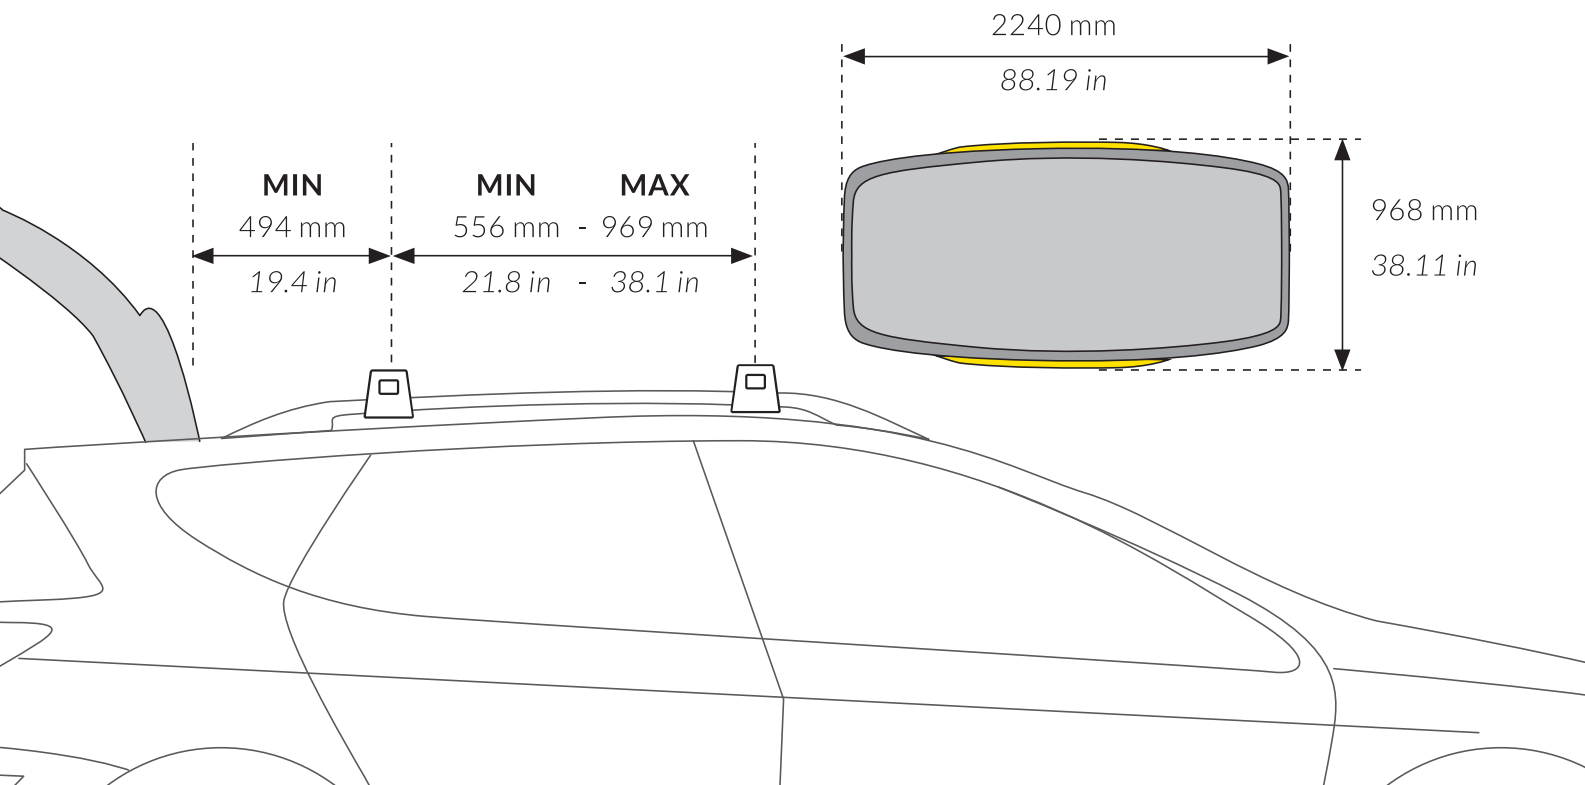

STEP
1

CHECK ALL THESE MEASUREMENTS

W	
MIN	MAX
25 mm	95 mm
1 in	3.74 in

H	
MIN	MAX
15 mm	30 mm
0.6 in	1.18 in